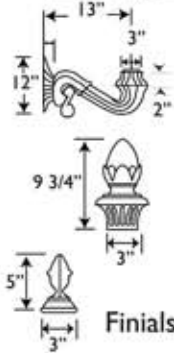

Dimensional Data

Dimensional Data

www.armeria.us

Victorian Fixture

Globes w/out neck

Globes with neck

Pods

Victorian Sconce

Victorian Sconce

Lighted Bollard

New England Series

Washington Series

Red = 12' Pole