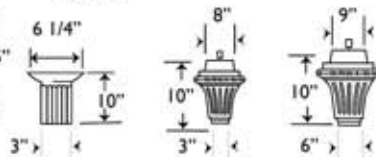

Dimensional Data

Dimensional Data

www.armeria.us

Victorian Fixture

Globes w/out neck

Globes with neck

Pods

Victorian Sconce

Victorian Sconce

Lighted Bollard

New England Series

Washington Series

Red = 12' Pole