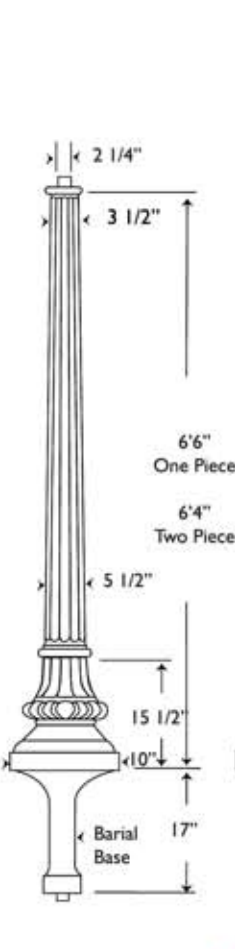

Dimensional Data

Dimensional Data

www.armeria.us

Victorian Fixture

Globes w/out neck

Globes with neck

Pods

Victorian Sconce

Victorian Sconce

Lighted Bollard

New England Series

Washington Series

Red = 12' Pole