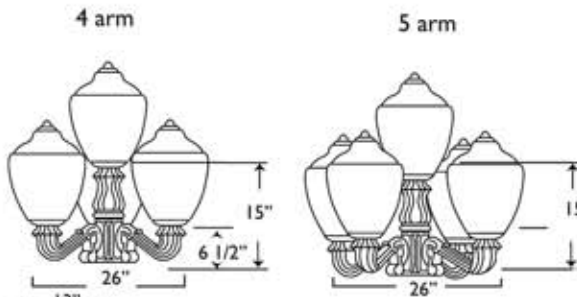

Dimensional Data

Dimensional Data

www.armeria.us

Victorian Fixture

Globes w/out neck

Globes with neck

Pods

Victorian Sconce

Victorian Sconce

Lighted Bollard

New England Series

Washington Series

Red = 12' Pole