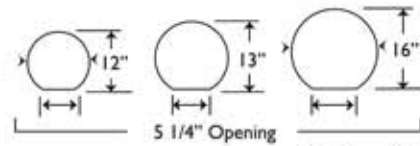

Dimensional Data

Dimensional Data

www.armeria.us

Victorian Fixture

Globes w/out neck

Globes with neck

Pods

Victorian Sconce

Victorian Sconce

Lighted Bollard

New England Series

Washington Series

Red = 12' Pole