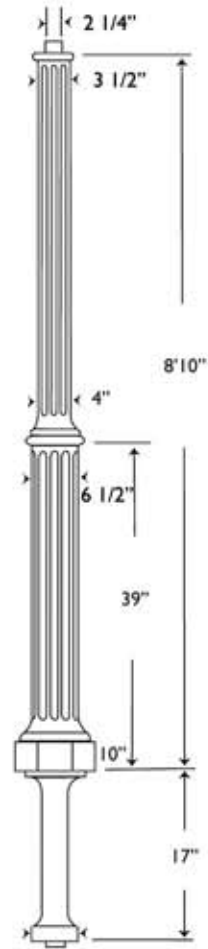

Dimensional Data

Dimensional Data

www.armeria.us

Victorian Fixture

Globes w/out neck

Globes with neck

Pods

Victorian Sconce

Victorian Sconce

Lighted Bollard

New England Series

Washington Series

Red = 12' Pole