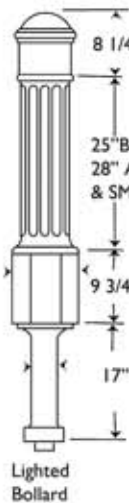

Dimensional Data

Dimensional Data

www.armeria.us

Victorian Fixture

Globes w/out neck

Globes with neck

Pods

Victorian Sconce

Victorian Sconce

Lighted Bollard

New England Series

Washington Series

Red = 12' Pole