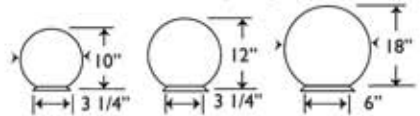

Dimensional Data

Dimensional Data

www.armeria.us

Victorian Fixture

Globes w/out neck

Globes with neck

Pods

Victorian Sconce

Victorian Sconce

Lighted Bollard

New England Series

Washington Series

Red = 12' Pole