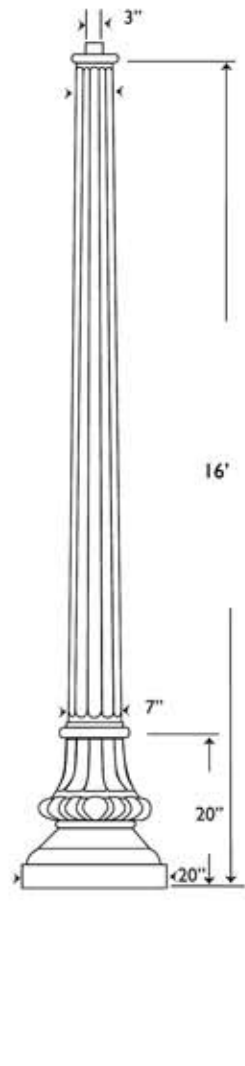

Dimensional Data

Dimensional Data

www.armeria.us

Victorian Fixture

Globes w/out neck

Globes with neck

Pods

Victorian Sconce

Victorian Sconce

Lighted Bollard

New England Series

Washington Series

Red = 12' Pole