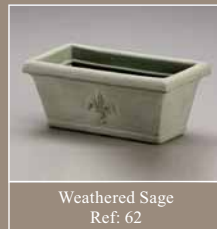

dimensions				volume gals.	planter ref.#	saucer ref.#
A	Fleur de Lis 16" x 8" Rectangular Planter	16.00" x 8.00"	12.50" x 5.00"	13.50" x 6.00"	6.75"	2.25	A0686XX	N/A
B	Fleur de Lis 24" x 8" Rectangular Planter	24.00" x 8.00"	20.50" x 5.00"	21.25" x 6.00"	6.75"	3.25	A0612XX	N/A

QUICK SHIP COLORS IN-STOCK: SHIPS IN 48 HOURS.