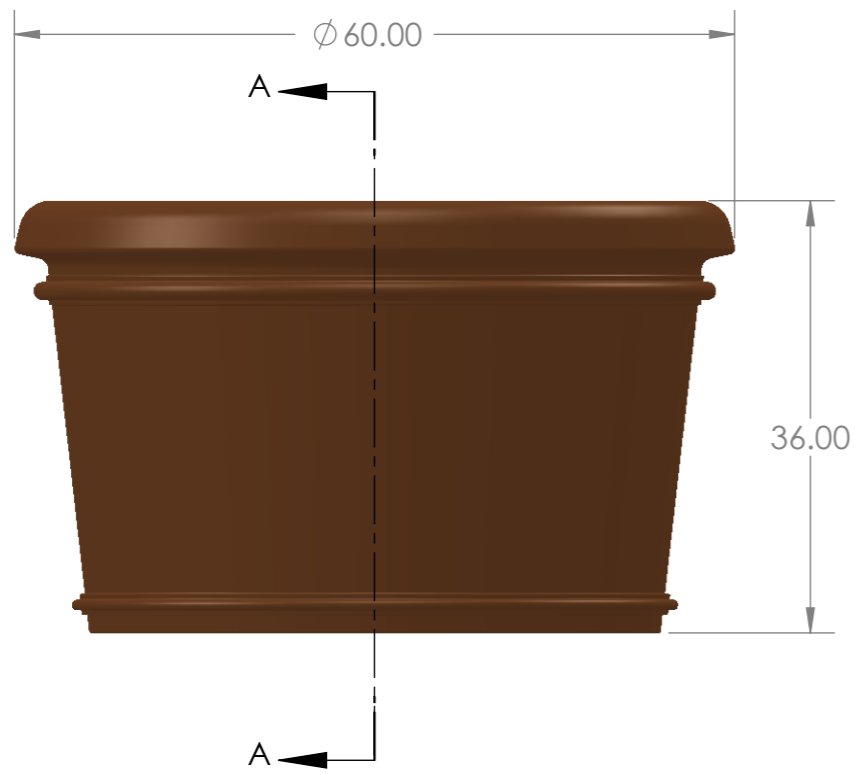

NOTE: CAD Drawings in .dwg and .igs format available upon request. This drawing may not be used for any purpose other than by the owner. The drawing is property of Armeria. All dimensions shown are outside part dimensions in inches and may vary due to material shrinkage. Specifications are subject to change without notice. Gallons and weights are approximate only.

SECTION A-A

ARMERIA.LLC
 www.armeria.us

890 W. 23rd STREET
 SAN PEDRO CA 90731
 PHONE: 323.522.4156
 FAX: 310.832.2026

TITLE:TERRACAST TCB 10 CALIFORNIAN ROUND PLANTER

TCB 10

MATERIAL	DATE	Gallon (US)	cu.ft	REV
POLYMER RESIN	07/02/2012	12.94	1.73	A

SCALE 1:10

SHEET 1 OF 1