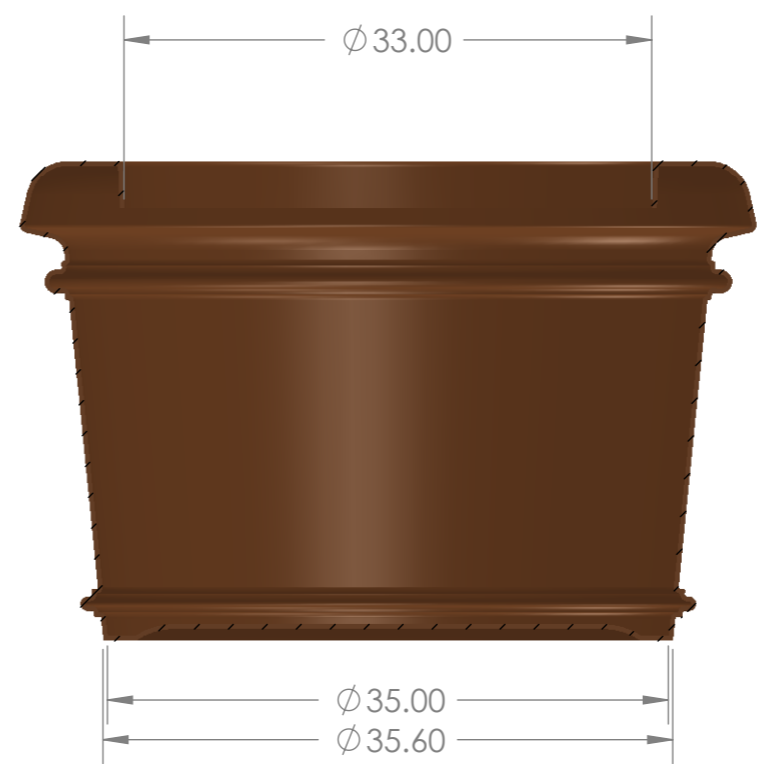

NOTE: CAD Drawings in .dwg and .igs format available upon request. This drawing may not be used for any purpose other than by the owner. The drawing is property of Armeria. All dimensions shown are outside part dimensions in inches and may vary due to material shrinkage. Specifications are subject to change without notice. Gallons and weights are approximate only.

ARMERIA.LLC
www.armeria.us

890 W. 23rd STREET
SAN PEDRO CA 90731
PHONE: 323.522.4156
FAX: 310.832.2026

TITLE: TERRACAST TCB 8 CALIFORNIAN ROUND PLANTER
TCB 8

MATERIAL	DATE	Gallon (US)	cu.ft	REV
POLYMER RESIN	07/02/2012	8.07	1.07	A

SCALE 1:10

SHEET 1 OF 1