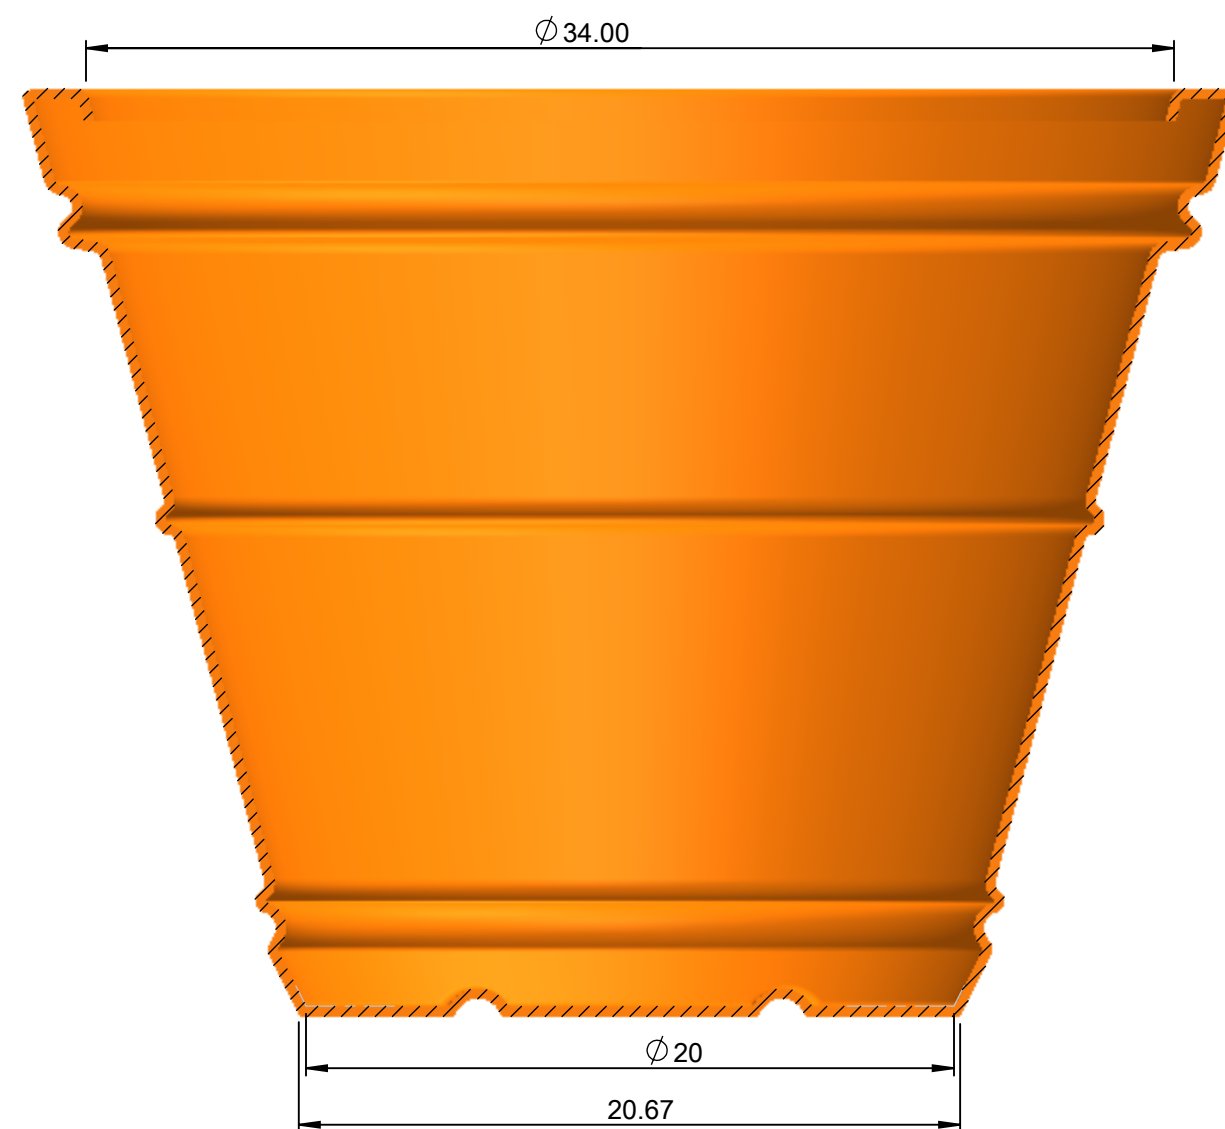

SECTION A-A

ARMERIA LLC www.armeria.us		890 W. 23rd Street San Pedro, CA 90731 Phone: 323.522.4156 Fax: 7310.832.2026	
TITLE: TerraCast TC2-36 Polymer Resin Container			
8VP36		VASE PLANTER	
Polymer Resin	DATE: 11/11/11	DWG. NO. 8VP36	REV: A
		SCALE: 1:6	SHEET 1 OF 1