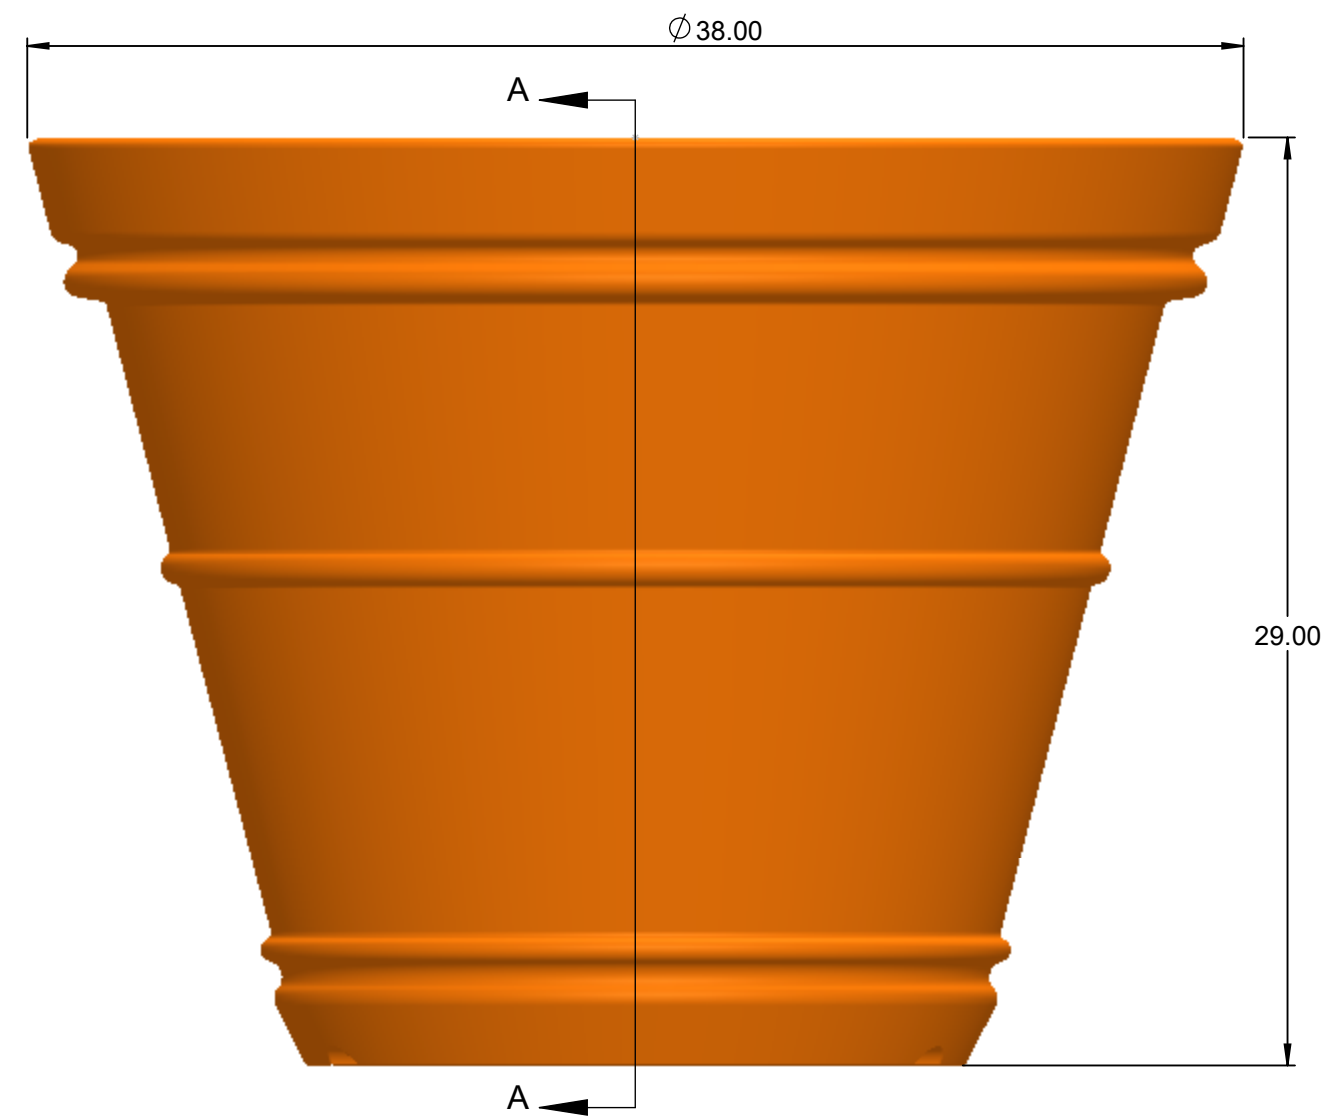

SECTION A-A

ARMERIA LLC www.armeria.us		890 W. 23rd Street San Pedro, CA 90731 Phone: 323.522.4156 Fax: 7310.832.2026	
TITLE: TerraCast TC2-36 Polymer Resin Container			
8VP36		VASE PLANTER	
Polymer Resin	DATE: 11/11/11	DWG. NO. 8VP36	REV: A
		SCALE: 1:6	SHEET 1 OF 1